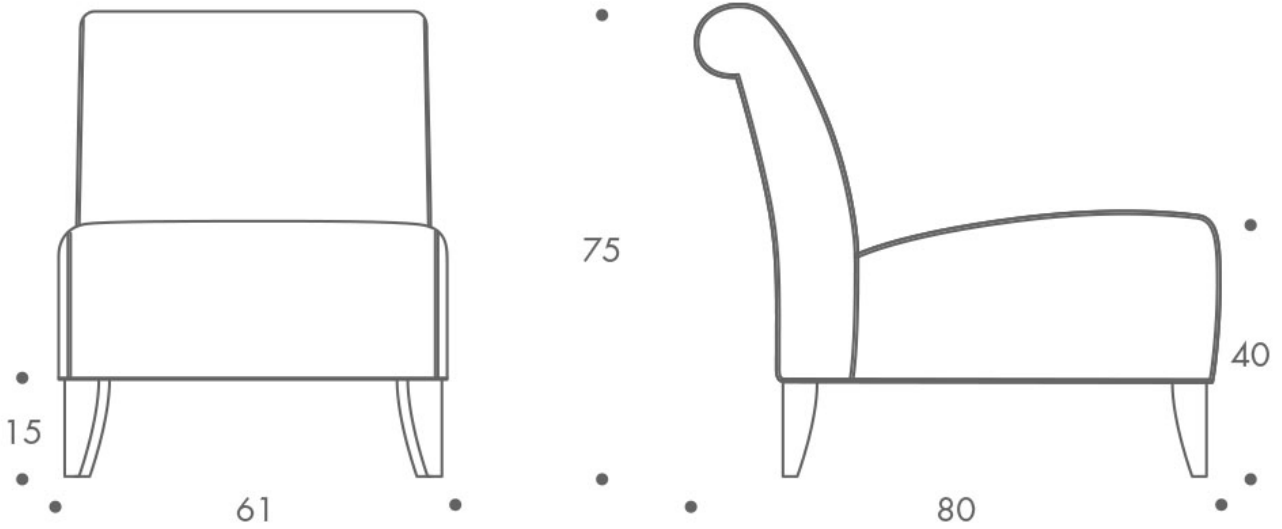

THE SOFA & CHAIR COMPANY
LONDON

BLIGNY | OCCASIONAL CHAIRS | CHAIR

Dimensions: W:61cm / D:80cm / H:75cm SH:40cm
Fabric Required: Plain:2.5m / Pattern:3m / Velvet:2.8m / Leather:3.5sqm
Product Code: ST-BLIG-CHA