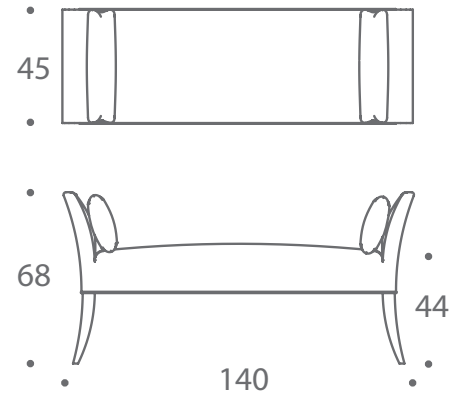

THE SOFA & CHAIR COMPANY
LONDON

GOYA

STOOLS & BENCHES

Goya has wonderfully balanced lines; the sweep of the slim arms continues beautifully down to the splayed show wood leg. This slender design is complimented by its attractive piping detail and the addition of two arm cushions. Goya is equally at home in the bedroom or lounge.