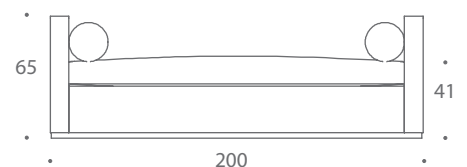

ESCHER DAY BED 04

• 4-5 ROSLIN ROAD,
• LONDON W3 8DH
• 02087528933

www.thesofaandchair.co.uk