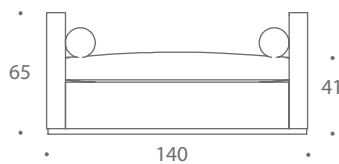

THE SOFA & CHAIR COMPANY
LONDON

ESCHER
DAY BEDS

Escher is our best selling day bed. It is an impressive piece of furniture with a sleek and sophisticated design highlighted by an elegant show-wood plinth which accentuates its beauty. The foam wrapped feather and down seat cushions coupled with the two feather and down bolsters provide a luxurious sit that is difficult to surpass.