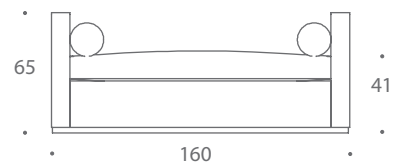

THE SOFA & CHAIR COMPANY
LONDON

ESCHER
DAY BEDS

Escher is our best selling day bed. It is an impressive piece of furniture with a sleek and sophisticated design highlighted by an elegant show-wood plinth which accentuates its beauty. The foam wrapped feather and down seat cushions coupled with the two feather and down bolsters provide a luxurious sit that is difficult to surpass.

ESCHER DAY BED 01

ESCHER DAY BED 03

ESCHER DAY BED 04

• 4-5 ROSLIN ROAD,
• LONDON W3 8DH
• 02087528933

www.thesofaandchair.co.uk