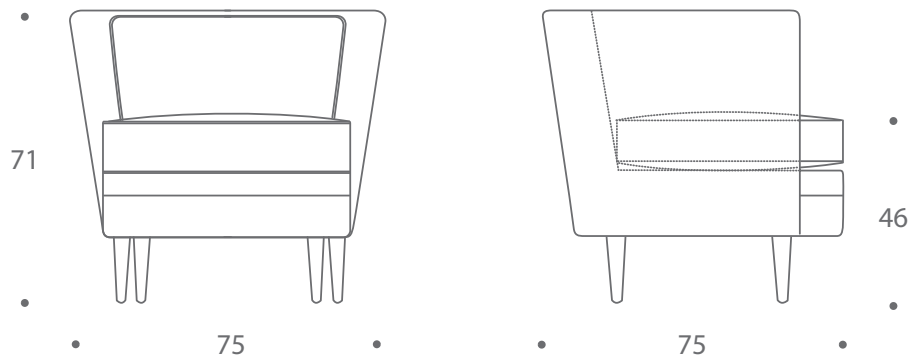

THE SOFA & CHAIR COMPANY
LONDON

DUBLIN CHAIRS

Dublin is an exquisite tub chair with a definitive art deco influence. This extremely popular chair has a wonderful curved back that makes it perfect for use in the centre of the room or in bedrooms and bay windows. This fantastic chair is incredibly versatile and suits a multitude of fabrics and/or leathers.