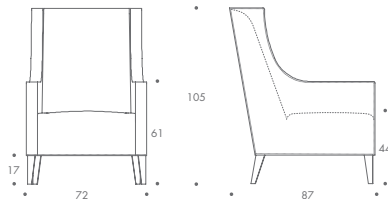

CHRISTO

Christo

A refined and commanding piece, the Christo infuses contemporary influences with classic design features. Based on the traditional wing chair, this unique piece comes with a padded sprung seat as well as elegant piping and stud detail. Christ's versatile design means you can upholster it in the fabric of your choosing. *Also available with a higher back height (Christo Large).*

THE SOFA & CHAIR COMPANY
LONDON

CHRISTO SMALL

ST-CHRI-CHA-02

ST-CHRI-STL-01

CHRISTO LARGE

ST-CHRI-CHA-01

ST-CHRI-STL-02

CHRISTO

ST-CHRIS-CHA-01	72 W x 87 D x 105 H
ST-CHRIS-CHA-02	72 W x 87 D x 115 H
ST-CHRIS-STL-01	60 W x 45 D x 44 H
ST-CHRIS-STL-02	72 W x 45 D x 44 H

Seat Dimensions